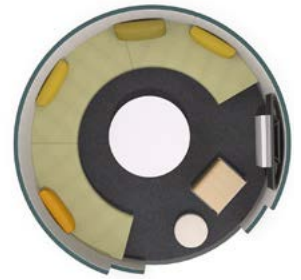

INSPIRATIONS

Toguna Circle with TIMBA Table and Media Board low
incl. cable management on the side.

Bay Chair with TIMBA Table and Media Board VC low
incl. cable management on the side (upon request).

INSPIRATIONS