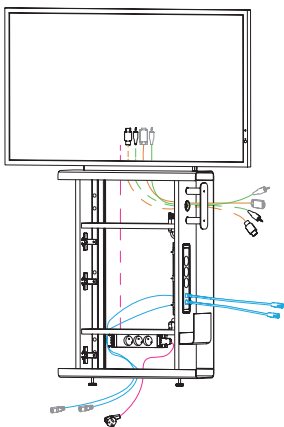

The media board can be installed in Toguna Square and Toguna Circle or can be mounted to a wall. It is attached to the Toguna with screws. Not suitable for standalone use.

OVERVIEW & DIMENSIONS

OPTIONS

Integrated cable management

An integrated cable management can be selected on the right side of the media board. It contains preparations for a connection plug board, a removable cable winding feature and openings on the outside to thread cables through.

MEDIA BOARD CABLING

Media Board without cable management on the side

VGA Package:

- Connection plug board with 3 power sockets
- 1x electrical starter cable GST18 5.000 mm
- 1x Interconnecting VGA -/ Audio cable 5.000 mm

HDMI Package

- Connection plug board with 3 power sockets
- 1x electrical starter cable GST18 5.000 mm
- 1x Interconnecting HDMI cable 5.000 mm
- 1x Interconnecting audio cable 5.000 mm

Media Board with cable management on the side (connection plug board on the side, with power and data connection)