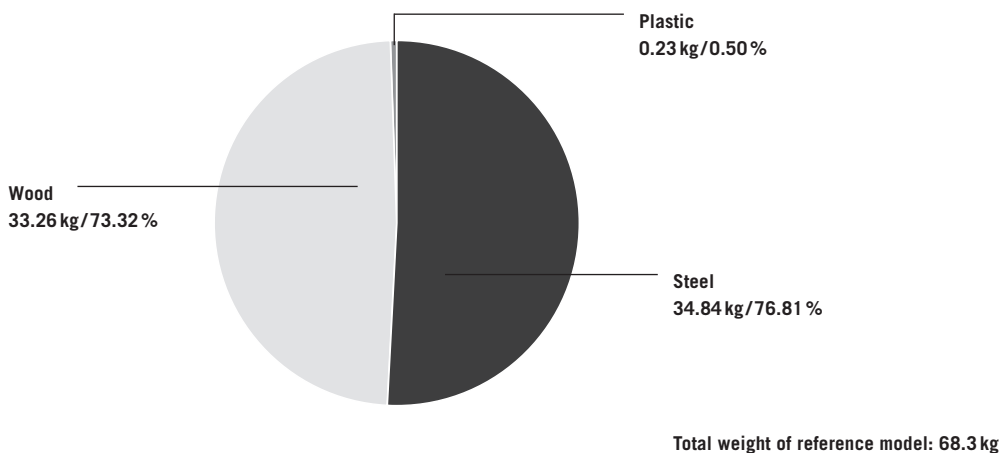

MEDIA BOARD - ECOLOGICAL STANDARDS

- 99.5% recyclable
- 46.2% renewable raw materials
- 59.46% use of recycled product materials (37.55% post-consumer, 21.90% pre-consumer)
- 46.07% use of recycled product materials that comply with LEED (37.55% post-consumer, 21.90% pre-consumer)
- Resource-conserving product design
- Use of materials tested for presence of hazardous substances
- No PVCs, chromium, lead or mercury
- Individual parts can be sorted according to homogeneous categories
- Recyclable, with a positive contribution to the carbon footprint(average 61 kg CO₂)

MEDIA BOARD LEED POINTS

Leadership in Energy and Environmental Design (LEED) is a system developed by the U.S. Green Building Council to classify ecological construction. As an internationally recognised standard, LEED sets out numerous guidelines for environmentally friendly, resource-efficient, and sustainable construction. The use of Media Board is an important contribution to LEED certification. The following criteria for this are from »LEED 2009 for Commercial Interiors«:

MR Credit 4	Recycled content	up to 2 points
MR Credit 5	Regional materials	up to 2 points
IEQ Credit 4.5	Material with low hazardous substance content	up to 1 point

MEDIA BOARD MATERIAL COMPONENTS

Environment-related information about Bene: www.bene.com/sustainability