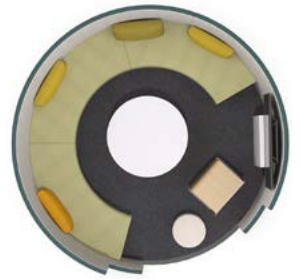

INSPIRATIONS

Toguna Circle with TIMBA Table and Media Board low
incl. cable management on the side.

Bay Chair with TIMBA Table and Media Board VC low
incl. cable management on the side. (upon request)

INSPIRATIONS