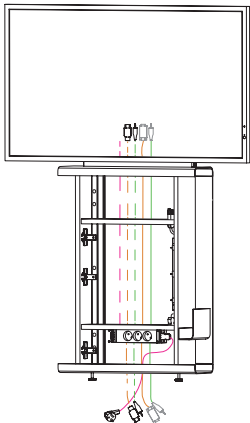

Design: PearsonLloyd

*Model in custom height with video conferencing equipment available upon request.

PRODUCT DESCRIPTION

- ❶ **Carcass element:** Bottom element has a hinged door and contains a shelf. Circumference of the carcass covered with 3 mm steel sheets, powder-coated in white (WI). Covers on side and interior in chipboard basalt melamine (MB).
- ❷ **Attachment element:** Two boards for attaching a screen holder. Front chipboard has a cable outlet. Rear board is removable for easier cable access, Chipboard in basalt melamine (MB) and cable outlet in black (SZ).
- ❸ **Screen:** max. 30 kg, max. height: 720 mm / width: 1.250 mm, optimised for NEC V463
- ❹ **Screen holder:** prepared for screen holder SMS Func Flatscreen WM T. (must be ordered separately)
- ❺ **Spacing strip:** only for Toguna Circle
- ❻ **3-fold connection plug board:** (part of the cabling package)

The media board can be installed in Toguna Square and Toguna Circle or can be mounted to a wall. It is attached to the Toguna with screws. Not suitable for standalone use.

OVERVIEW & DIMENSIONS

OPTIONS

Integrated cable management

An integrated cable management can be selected on the right side of the media board. It contains preparations for a connection plug board, a removable cable winding feature and openings on the outside to thread cables through.

MEDIA BOARD CABLING

Media Board without cable management on the side

VGA Package:

- Connection plug board with 3 power sockets
- 1x electrical starter cable GST18 5.000 mm
- 1x Interconnecting VGA -/ Audio cable 5.000 mm