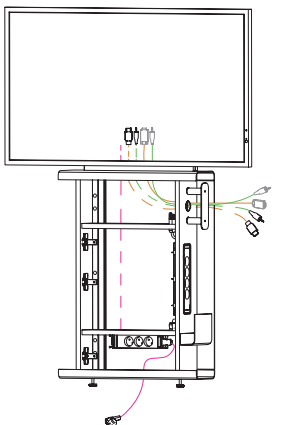

Media Board with cable management on the side (connection plug board on the side, with power connection)

VGA Package:

- Connection plug board with 3x power sockets, 4x power sockets
- 1x electrical starter cable GST18 5.000 mm
- 1x electrical interconnecting cable GST18 2.000 mm
- 1x Interconnecting VGA -/ audio cable 3.000 mm

HDMI Package

- Connection plug board with 3x power sockets, 4x power sockets
- 1x electrical starter cable GST18 5.000 mm
- 1x electrical interconnecting cable GST18 2.000 mm
- 1x HDMI interconnecting cable 3.000 and audio interconnecting cable 3.000 mm