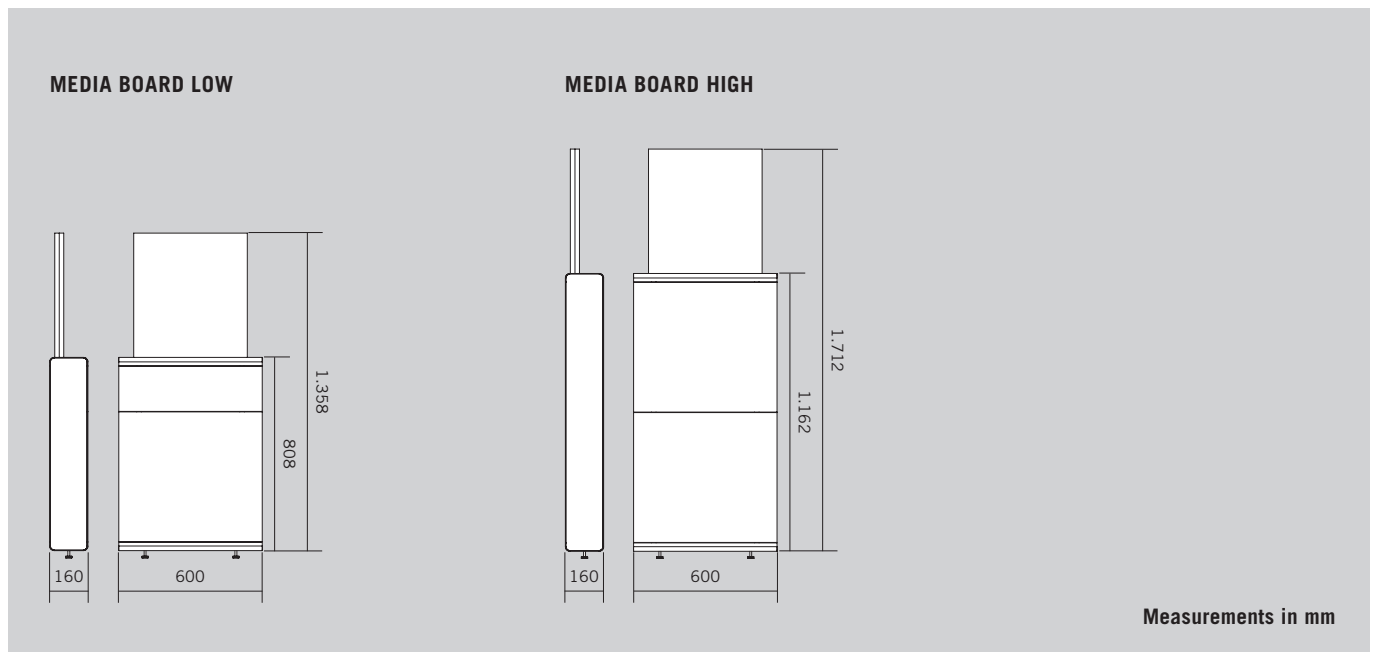

Design: PearsonLloyd

*Model in custom height with video conferencing equipment available upon request.

PRODUCT DESCRIPTION

- ❶ **Carcass element:** Bottom element has a hinged door and contains a shelf. Circumference of the carcass covered with 3 mm steel sheets, powder-coated in white (WI). Covers on side and interior in chipboard basalt melamine (MB).
- ❷ **Attachment element:** Two boards for attaching a screen holder. Front chipboard has a cable outlet. Rear board is removable for easier cable access, Chipboard in basalt melamine (MB) and cable outlet in black (SZ).
- ❸ **Screen:** max. 30 kg, max. height: 720 mm / width: 1.250 mm, optimised for NEC V484
- ❹ **Screen holder:** prepared for screen holder SMS Func Flatscreen WM T. (must be ordered separately)
- ❺ **Spacing strip:** only for Toguna Circle
- ❻ **3-fold connection plug board:** (part of the cabling package)

The media board can be installed in Toguna Square and Toguna Circle or can be mounted to a wall. It is attached to the Toguna with screws. Not suitable for standalone use.

OVERVIEW & DIMENSIONS

OPTIONS

Integrated cable management

An integrated cable management can be selected on the right side of the media board. It contains preparations for a connection plug board, a removable cable winding feature and openings on the outside to thread cables through.