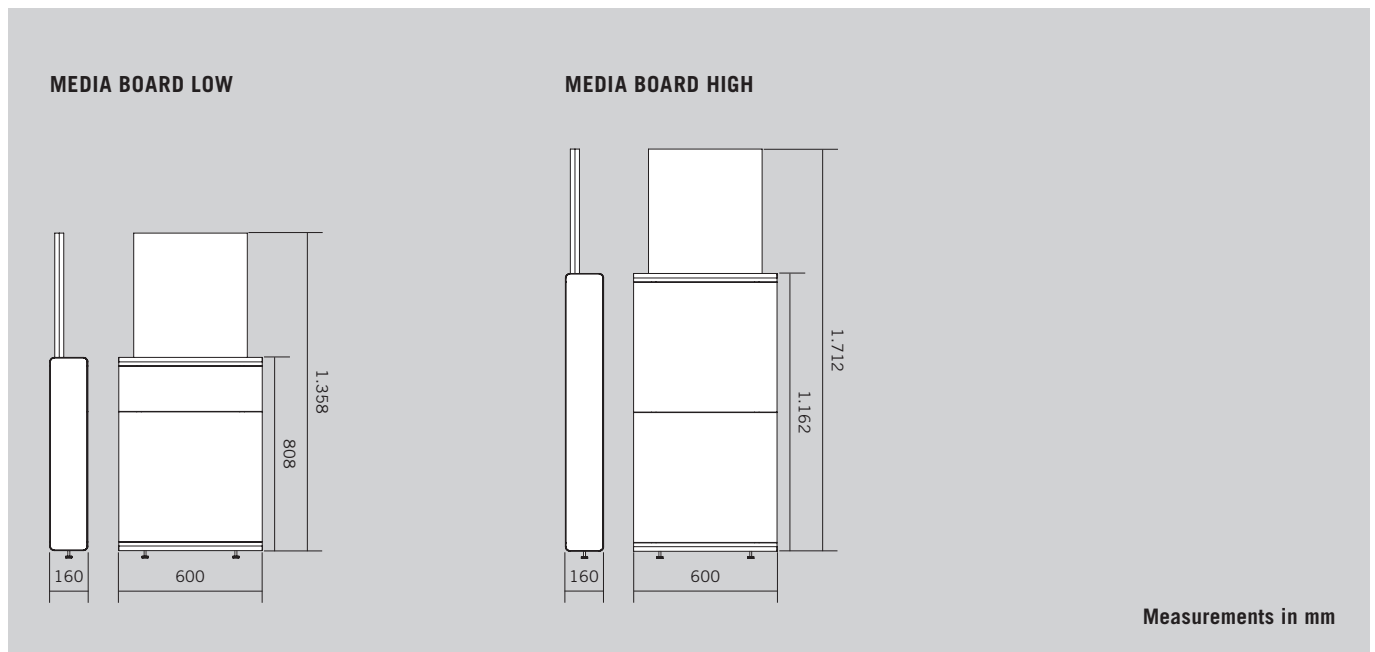

Design: PearsonLloyd

*Model in custom height with video conferencing equipment available upon request.

PRODUCT DESCRIPTION

- ❶ **Carcass element:** Bottom element has a hinged door and contains a shelf. Circumference of the carcass covered with 3 mm steel sheets, powder-coated in white (WI). Covers on side and interior in chipboard basalt melamine (MB).
- ❷ **Attachment element:** Two boards for attaching a screen holder. Front chipboard has a cable outlet. Rear board is removable for easier cable access, Chipboard in basalt melamine (MB) and cable outlet in black (SZ).
- ❸ **Screen:** max. 30 kg, max. height: 720 mm / width: 1.250 mm, optimised for NEC V463
- ❹ **Screen holder:** prepared for screen holder SMS Func Flatscreen WM T. (must be ordered separately)
- ❺ **Spacing strip:** only for Toguna Circle
- ❻ **3-fold connection plug board:** (part of the cabling package)

The media board can be installed in Toguna Square and Toguna Circle or can be mounted to a wall. It is attached to the Toguna with screws. Not suitable for standalone use.

OVERVIEW & DIMENSIONS

OPTIONS

Integrated cable management

An integrated cable management can be selected on the right side of the media board. It contains preparations for a connection plug board, a removable cable winding feature and openings on the outside to thread cables through.