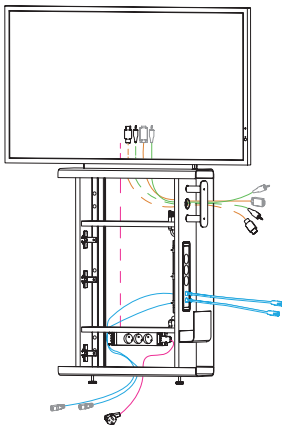

The media board can be installed in Toguna Square and Toguna Circle or can be mounted to a wall. It is attached to the Toguna with screws. Not suitable for standalone use.

OVERVIEW & DIMENSIONS

OPTIONS

Integrated cable management

An integrated cable management can be selected on the right side of the media board. It contains preparations for a connection plug board, a removable cable winding feature and openings on the outside to thread cables through.

MEDIA BOARD CABLING

Media Board without cable management on the side

VGA Package:

- Connection plug board with 3 power sockets
- 1x electrical starter cable GST18 5.000 mm
- 1x Interconnecting VGA -/ Audio cable 5.000 mm
-

HDMI Package

- Connection plug board with 3 power sockets
- 1x electrical starter cable GST18 5.000 mm
- 1x Interconnecting HDMI cable 5.000 mm
- 1x Interconnecting audio cable 5.000 mm

Media Board with cable management on the side (connection plug board on the side, with power and data connection)