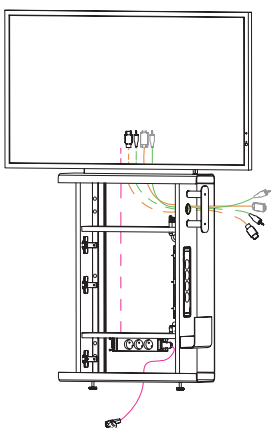

Media Board with cable management on the side (connection plug board on the side, with power connection)

VGA Package:

- Connection plug board with 3x power sockets, 4x power sockets
- 1x electrical starter cable GST18 5.000 mm
- 1x electrical interconnecting cable GST18 2.000 mm
- 1x Interconnecting VGA -/ audio cable 3.000 mm

HDMI Package

- Connection plug board with 3x power sockets, 4x power sockets
- 1x electrical starter cable GST18 5.000 mm
- 1x electrical interconnecting cable GST18 2.000 mm
- 1x HDMI interconnecting cable 3.000 and audio interconnecting cable 3.000 mm