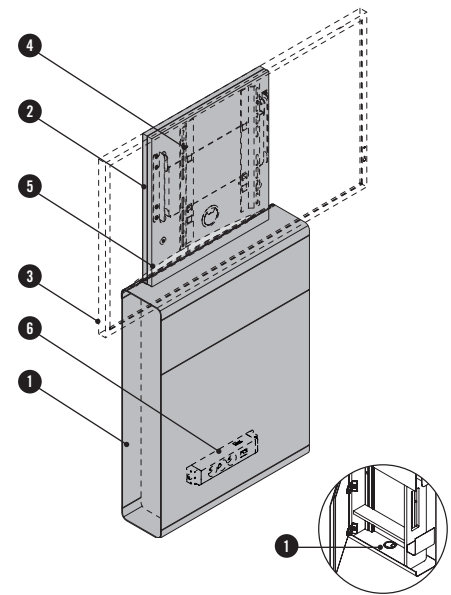

space for utensils, a Micro PC and a connection plug board for the monitor port. To make it more convenient to operate from the outside, you can also order optional cable management on the side consisting of a freely accessible connection plug board, a removable cable winder for extra long cables, and a place to store the remote control for the monitor.

Design: PearsonLloyd

*Model in custom height with video conferencing equipment available upon request.

PRODUCT DESCRIPTION

- ❶ **Carcass element:** Bottom element has a hinged door and contains a shelf. Circumference of the carcass covered with 3 mm steel sheets, powder-coated in white (WI). Covers on side and interior in chipboard basalt melamine (MB).
- ❷ **Attachment element:** Two boards for attaching a screen holder. Front chipboard has a cable outlet. Rear board is removable for easier cable access, Chipboard in basalt melamine (MB) and cable outlet in black (SZ).
- ❸ **Screen:** max. 30 kg, max. height: 720 mm / width: 1.250 mm, optimised for NEC V463
- ❹ **Screen holder:** prepared for screen holder SMS Func Flatscreen WM T. (must be ordered separately)
- ❺ **Spacing strip:** only for Toguna Circle
- ❻ **3-fold connection plug board:** (part of the cabling package)

The media board can be installed in Toguna Square and Toguna Circle or can be mounted to a wall. It is attached to the Toguna with screws. Not suitable for standalone use.

OVERVIEW & DIMENSIONS

OPTIONS

Integrated cable management

An integrated cable management can be selected on the right side of the media board. It contains preparations for a connection plug board, a removable cable winding feature and openings on the outside to thread cables through.