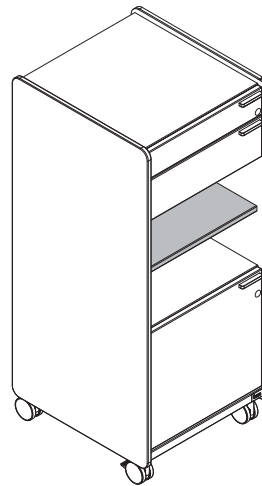

SUPPLEMENTARY COMPARTMENT

Optional for SIDE_S Caddy.