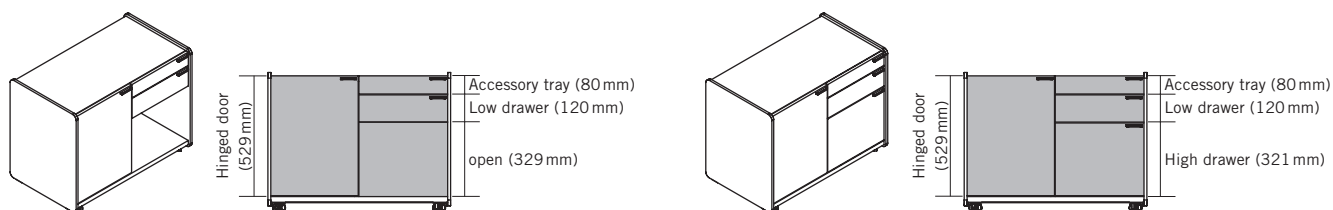

Sideboard¹