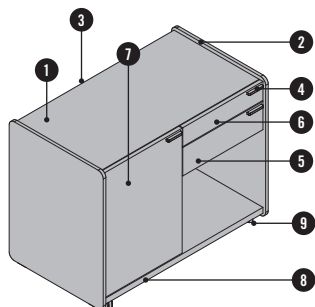

SIDE_S Sideboard