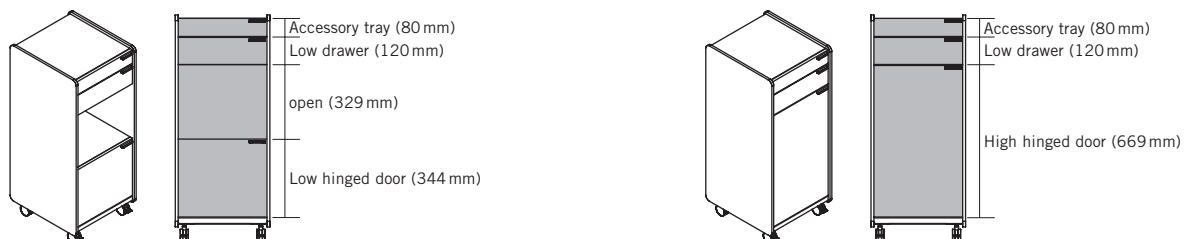

OPTIONS

FRONT DESIGNS

Pedestal

Caddy¹

Sideboard¹

Credenza

¹Hinged design (right or left) available (note accessory tray lock position).