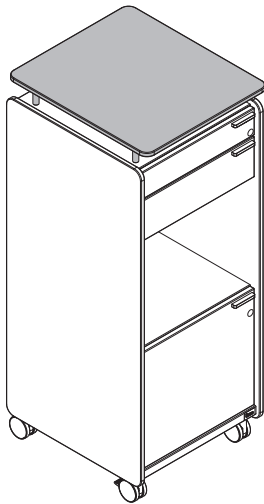

### LOCK

Without lock or lock hole, but with locking bar. Optional lock with changeable cylinder including two keys (one key is folding) and a locking bar.

When there is an accessory tray, the lock is always on the right.

### TRAY

Optional for SIDE\_S Caddy.  
Dimension: Height 77,8 mm, width 417,6 mm and depth 480 mm

Material & colour: 12 mm birch plywood; tray surface can be selected from veneer group 1.