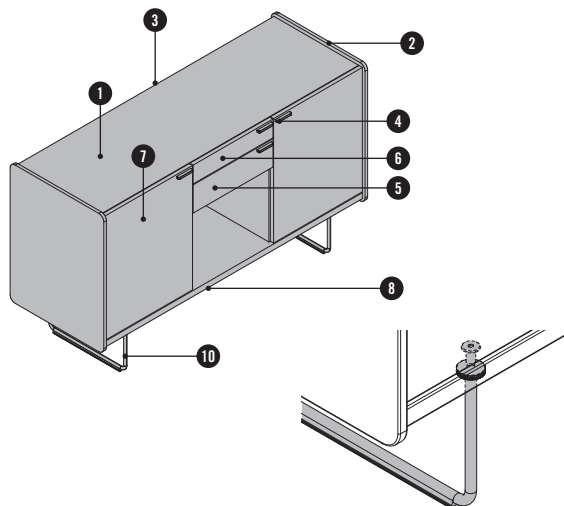

SIDE_S Credenza

Runner levelling