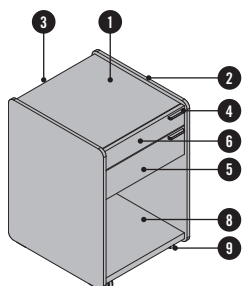

PRODUCT DESCRIPTION

- ❶ **Top plate:** 25 mm chipboard, melamine
- ❷ **Visible side:** 12 mm plywood, veneered
- ❸ **Rear wall:** 16 mm chipboard, melamine
- ❹ **Handle:** available in aluminium WI white or SZ black
- ❺ **Low drawer:** 16 mm chipboard, melamine
- ❻ **Accessory tray:** 16 mm chipboard, melamine
- ❼ **Hinged door:** 16 mm chipboard, melamine
- ❽ **Bottom:** 25 mm chipboard, melamine
- ❾ **Castor:** soft or hard available (only with SIDE_S Pedestal/Sideboard)
- ❿ **Runner:** with glides, in chrome, adjustable

Drawers and doors are dampened. Rear wall and front always have the same colour design.

SIDE_S Pedestal