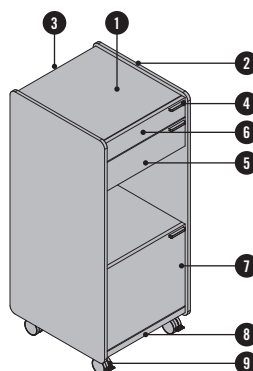

SIDE_S Caddy