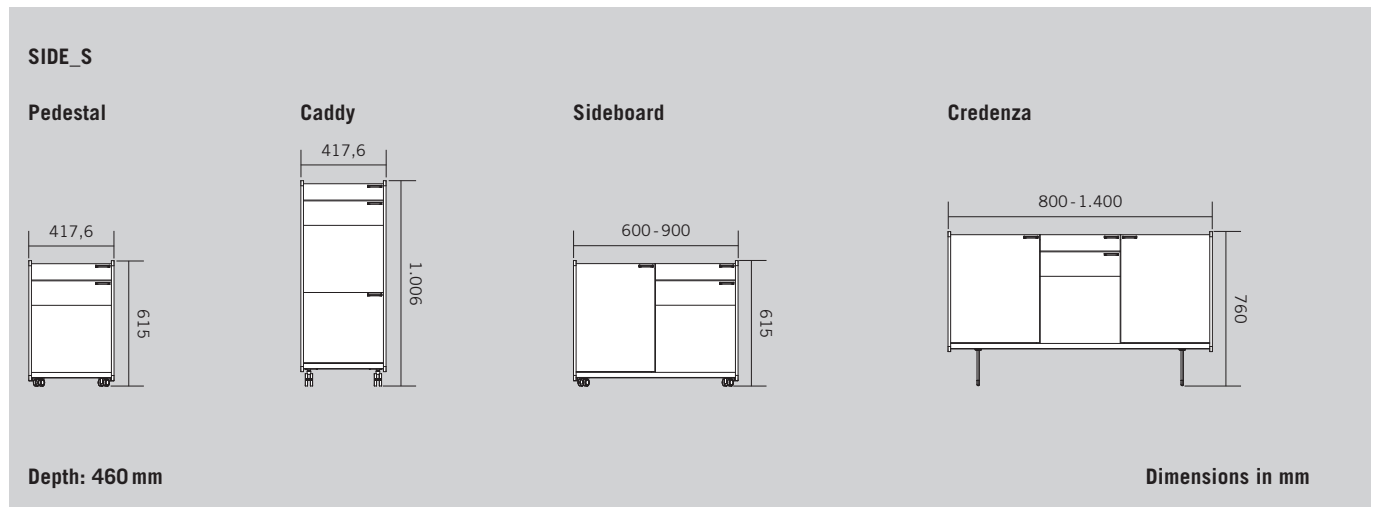

## PRODUCT DESCRIPTION

- ❶ **Top plate:** 25 mm chipboard, melamine
- ❷ **Visible side:** 12 mm plywood, veneered
- ❸ **Rear wall:** 16 mm chipboard, melamine
- ❹ **Handle:** available in aluminium WI white or SZ black
- ❺ **Low drawer:** 16 mm chipboard, melamine
- ❻ **Accessory tray:** 16 mm chipboard, melamine
- ❼ **Hinged door:** 16 mm chipboard, melamine
- ❽ **Bottom:** 25 mm chipboard, melamine
- ❾ **Castor:** soft or hard available (only with SIDE\_S Pedestal/Sideboard)
- ❿ **Runner:** with glides, in chrome, adjustable

### SIDE\_S Sideboard

## OVERVIEW & DIMENSIONS