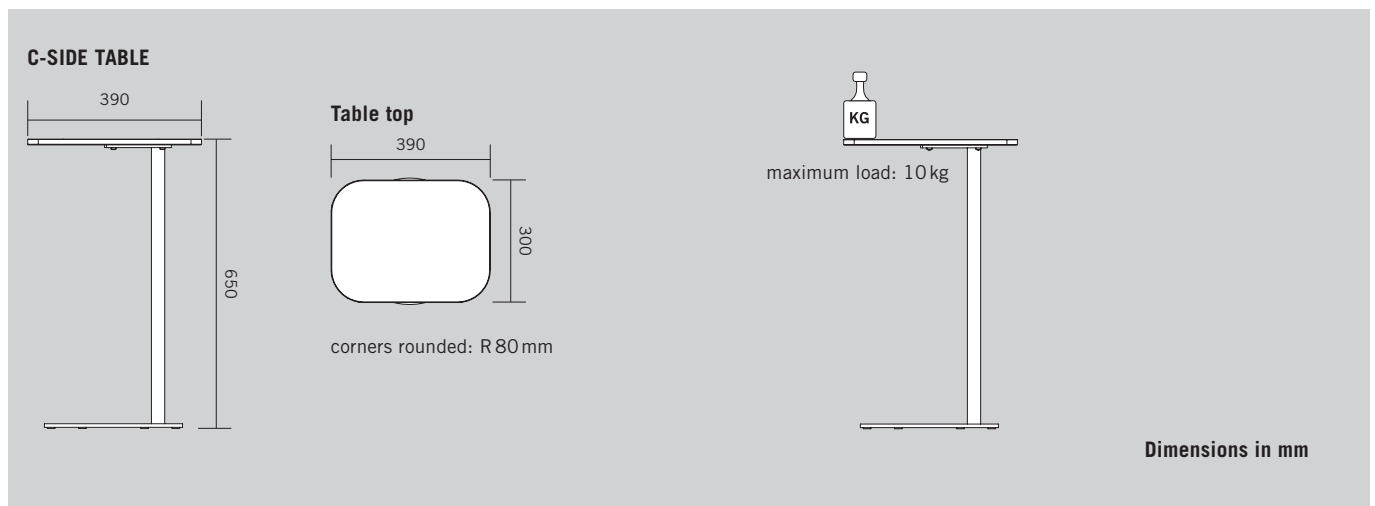

The minimalist C-Side Table is available in the height of 65 cm and has a high stability thanks to the compact design. The table top is rectangular and can be configured individually. The table legs and base are made of black powder-coated steel. The C-Side Table is flexible and easy to lift and move.

## OVERVIEW & DIMENSIONS