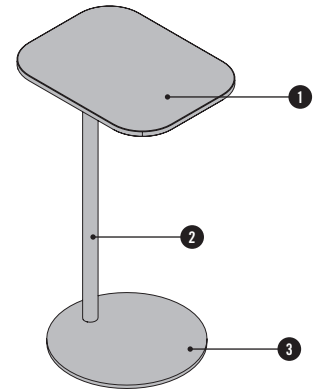

The minimalist C-Side Table is available in the height of 65 cm and has a high stability thanks to the compact design. The table top is rectangular and can be configured individually. The table legs and base are made of black powder-coated steel. The C-Side Table is flexible and easy to lift and move.

## OVERVIEW & DIMENSIONS