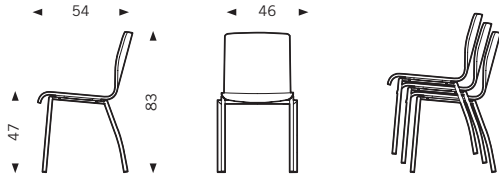

Laminated wood shell, available in beech wood or maple veneer. Melamine coated or top coated, with optional visible wood edging. Full upholstery in fabric or leather.

Tubular steel frame. Chrome, chrome matte, aluminium or black powder coated. 22 mm in diameter. Acoustic glides. Wooden armrests are available in all shades of beech wood, top coated or maple nature. Stackable. Row linkage, seat numbering, transport and stacking carts are available, and an attached writing board.

Kizz. Vierfuß-Gestell mit Armlehne.
Kizz. Four-leg frame with armrest.

Reihenverbindung mit Armlehne.
Row linkage with armrests.

Detail Reihenverbindung.
Link facility.

Kizz. Vierfuß-Gestell ohne Armlehne.
Kizz. Four-leg frame without armrest.

Reihenverbindung ohne Armlehne.
Row linkage without armrests.

Detail Reihenverbindung.
Link facility.

Kizz. Schreibtislar.
Kizz. Writing board.

Reihennummerierung.
Row numbers.

Sitzplatznummerierung.
Seat numbers.