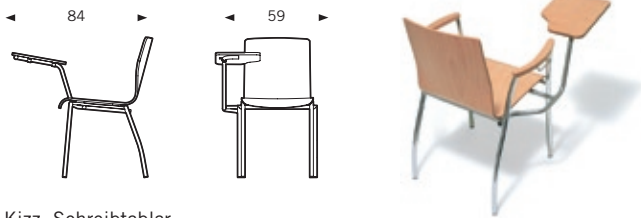

Laminated wood shell, available in beech wood or maple veneer. Melamine coated or top coated, with optional visible wood edging. Full upholstery in fabric or leather.

Tubular steel frame. Chrome, chrome matte, aluminium or black powder coated. 22 mm in diameter. Acoustic glides. Wooden armrests are available in all shades of beech wood, top coated or maple nature. Stackable. Row linkage, seat numbering, transport and stacking carts are available, and an attached writing board.

Kizz. Vierfuß-Gestell mit Armlehne.
Kizz. Four-leg frame with armrest.

Reihenverbindung mit Armlehne.
Row linkage with armrests.

Detail Reihenverbindung.
Link facility.

Kizz. Vierfuß-Gestell ohne Armlehne.
Kizz. Four-leg frame without armrest.

Reihenverbindung ohne Armlehne.
Row linkage without armrests.

Detail Reihenverbindung.
Link facility.

Kizz. Schreibtislar.
Kizz. Writing board.

Reihennummerierung.
Row numbers.

Sitzplatznummerierung.
Seat numbers.