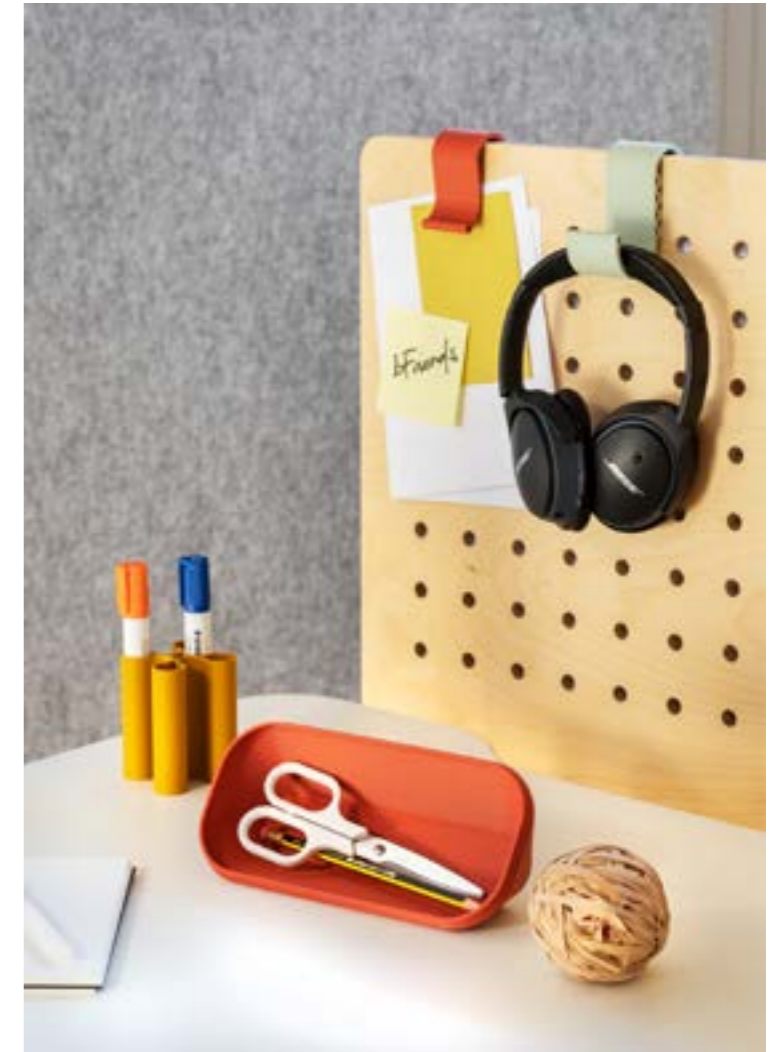

POTS

The Pen Holders are available in different designs: the classic Pen Pots, pen holders with an inner cavity and outer grooves for storing pens, as well as the Whiteboard Pots, where markers can be snapped into the outside or placed in the recesses. The Duo Pots and Trio Pots are ideal for storing small items such as pens, magnets and personal items. The oval Pen Tray offers enough space for storing stationary and can also be used as a phone holder.

- Pen Pot: 82 x 82 x 82 mm
- Whiteboard Pot: 76 x 76 x 82 mm
- Duo Pot: 64 x 128 x 82 mm
- Trio Pot: 165 x 152 x 35 mm
- Pen Tray: 100 x 210 x 51 mm