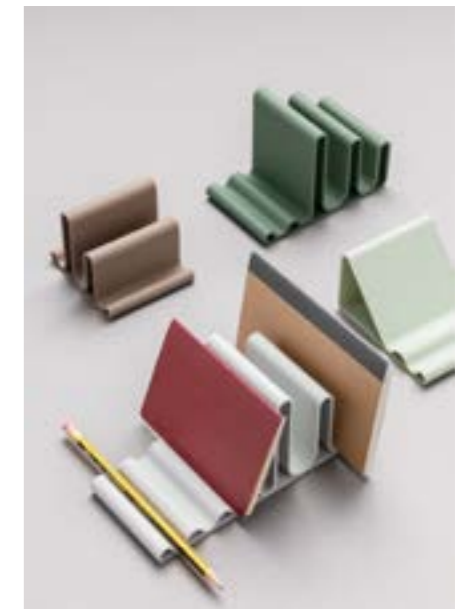

STANDS

Personal items such as notepads and pens can be stored in colourful stands, and they are also suitable as holders for mobile phones and tablets. The stands from the bFRIENDS product portfolio are available in four different sizes, from XS to L, depending on the space required.

- Stand XS: 82 x 105 x 57 mm
- Stand S: 82 x 92 x 69 mm
- Stand M: 82 x 137 x 91 mm
- Stand L: 82 x 189 x 91 mm