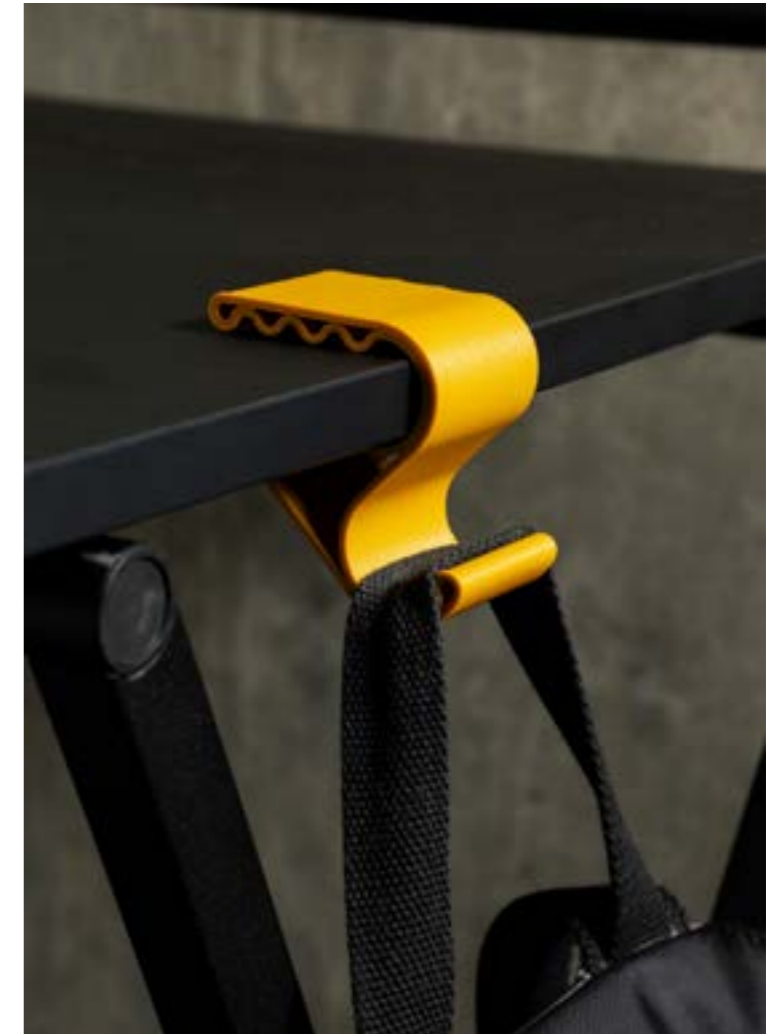

ATTACHMENTS

The bFRIENDS product portfolio is rounded off by various hooks and clips. The Screen Hooks can be attached to the monitor or to a shielding element to ensure a tidy workplace, perfect for hanging up your headphones. The Screen Clips, in turn, are slid directly onto the screen to attach loose paper and notes to it. The Table Hooks are fixed directly to the table surface and allow backpacks and handbags to be hung up, for a neat floor space.

- Screen Hook 19: 45 x 76 x 85 mm
- Screen Hook 38: 45 x 91 x 93 mm
- Screen Hook 50: 45 x 102 x 110 mm
- Screen Clip 19: 45 x 47 x 68 mm
- Screen Clip 38: 45 x 60 x 72 mm
- Table Hook 13: 45 x 68 x 65 mm
- Table Hook 16: 45 x 69 x 67 mm
- Table Hook 19: 45 x 69 x 71 mm
- Table Hook 25: 45 x 69 x 77 mm