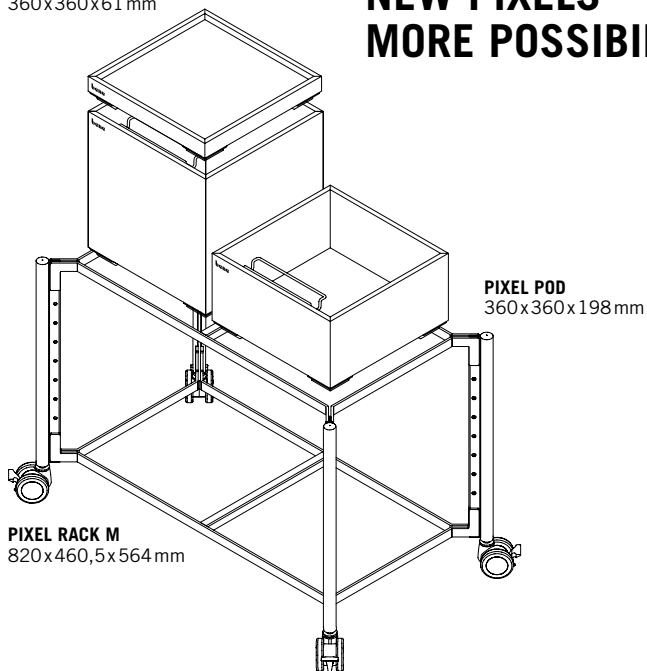

PIXEL BOX, PIXEL POD or PIXEL TRAY – their different heights invite you to create individually fitting solutions.

PIXEL BOX, PIXEL POD ou PIXEL TRAY – les différentes hauteurs permettent un aménagement personnalisé avec des solutions adaptées.

**ONE PIXEL – ENDLESS
POSSIBILITIES.**

**UN PIXEL,
UNE MULTITUDE DE
POSSIBILITÉS.**

Each PIXEL Box made of pine plywood measures 36 x 36 cm and can be used individually or in stacks. Supplemented by the PIXEL Top, which closes the box like a lid, and the PIXEL Pad, a black seat cover, PIXEL offers countless different configurations for creative interior design. PIXEL's charm lies in its workshop aesthetic, which turns idea labs, project spaces and team areas into start-up zones. PIXEL facilitates a new meeting and encounter culture in long-established companies, while at the same time offering an affordable alternative for younger companies.

Chaque PIXEL Box carrée en contreplaqué de pin fait 36 x 36 cm et peut s'empiler ou s'utiliser seule. Le PIXEL Top, qui ferme le cube tel un couvercle, et le PIXEL Pad (un coussin noir) viennent la compléter. De nombreuses configurations sont possibles pour un aménagement créatif de l'espace. PIXEL confère aux zones collaboratives le charme d'un atelier (d'idées). Il insuffle à l'entreprise le renouveau et l'esprit start-up. PIXEL permet l'émergence d'une nouvelle culture de réunion dans les organisations.

**PIXEL, UN MODULE
POLYVALENT.**

NEW PIXELS – EVEN MORE POSSIBILITIES.

PIXEL TRAY S
360x360x61 mm

DE NOUVEAUX MODULES PIXEL POUR ENCORE PLUS DE POSSIBILITÉS.

PIXEL RACK M
820x460,5x1935 mm

New components offer an even wider range of potential uses. The latest additions to the PIXEL system were developed to provide coworking spaces, start-ups, events, trade fairs, cafes and educational institutions with the flexibility needed for individual space designs. For events, PIXEL can be transformed into a bar, high table or DJ booth in next to no time.