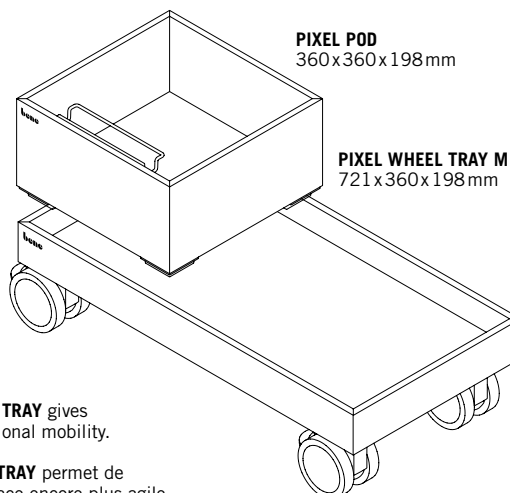

PIXEL POD
360x360x198 mm

PIXEL WHEEL TRAY M
721x360x198 mm

The **PIXEL WHEEL TRAY** gives the settings additional mobility.

Le **PIXEL MOBILE TRAY** permet de configurer un espace encore plus agile.