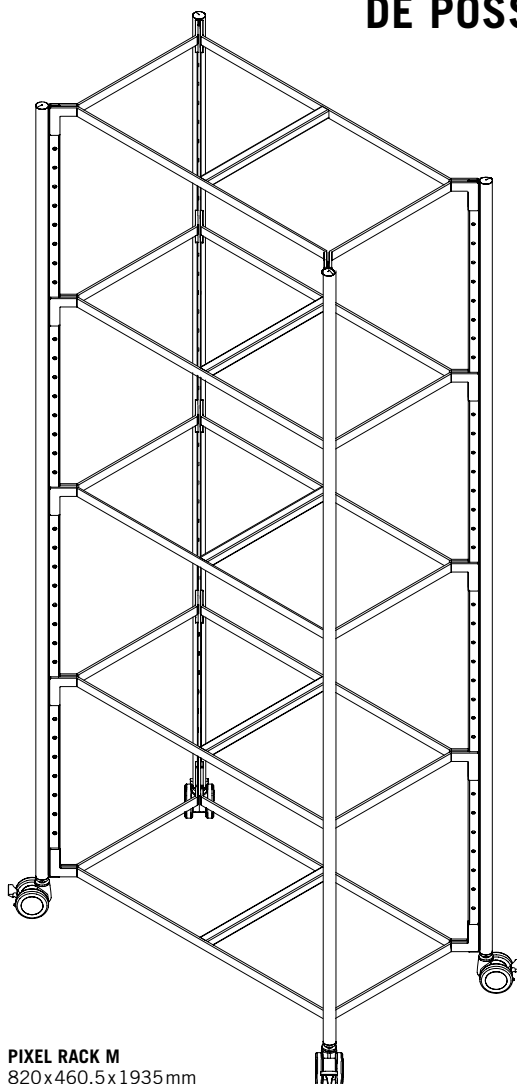

**ONE PIXEL – ENDLESS
POSSIBILITIES.**

**UN PIXEL,
UNE MULTITUDE DE
POSSIBILITÉS.**

Each PIXEL Box made of pine plywood measures 36 x 36 cm and can be used individually or in stacks. Supplemented by the PIXEL Top, which closes the box like a lid, and the PIXEL Pad, a black seat cover, PIXEL offers countless different configurations for creative interior design. PIXEL's charm lies in its workshop aesthetic, which turns idea labs, project spaces and team areas into start-up zones. PIXEL facilitates a new meeting and encounter culture in long-established companies, while at the same time offering an affordable alternative for younger companies.

Chaque PIXEL Box carrée en contreplaqué de pin fait 36 x 36 cm et peut s'empiler ou s'utiliser seule. Le PIXEL Top, qui ferme le cube tel un couvercle, et le PIXEL Pad (un coussin noir) viennent la compléter. De nombreuses configurations sont possibles pour un aménagement créatif de l'espace. PIXEL confère aux zones collaboratives le charme d'un atelier (d'idées). Il insuffle à l'entreprise le renouveau et l'esprit start-up. PIXEL permet l'émergence d'une nouvelle culture de réunion dans les organisations.

**PIXEL, UN MODULE
POLYVALENT.**

NEW PIXELS – EVEN MORE POSSIBILITIES.

PIXEL TRAY S
360x360x61 mm

DE NOUVEAUX MODULES PIXEL POUR ENCORE PLUS DE POSSIBILITÉS.

PIXEL RACK M
820x460,5x1935 mm

New components offer an even wider range of potential uses. The latest additions to the PIXEL system were developed to provide coworking spaces, start-ups, events, trade fairs, cafes and educational institutions with the flexibility needed for individual space designs. For events, PIXEL can be transformed into a bar, high table or DJ booth in next to no time.

PIXEL Pod and PIXEL Tray allow flexibility for different height settings. The mobile PIXEL Wheel Tray provides neat storage for the elements of the PIXEL Tower: boxes, tops and pads can be stacked efficiently and moved around easily.