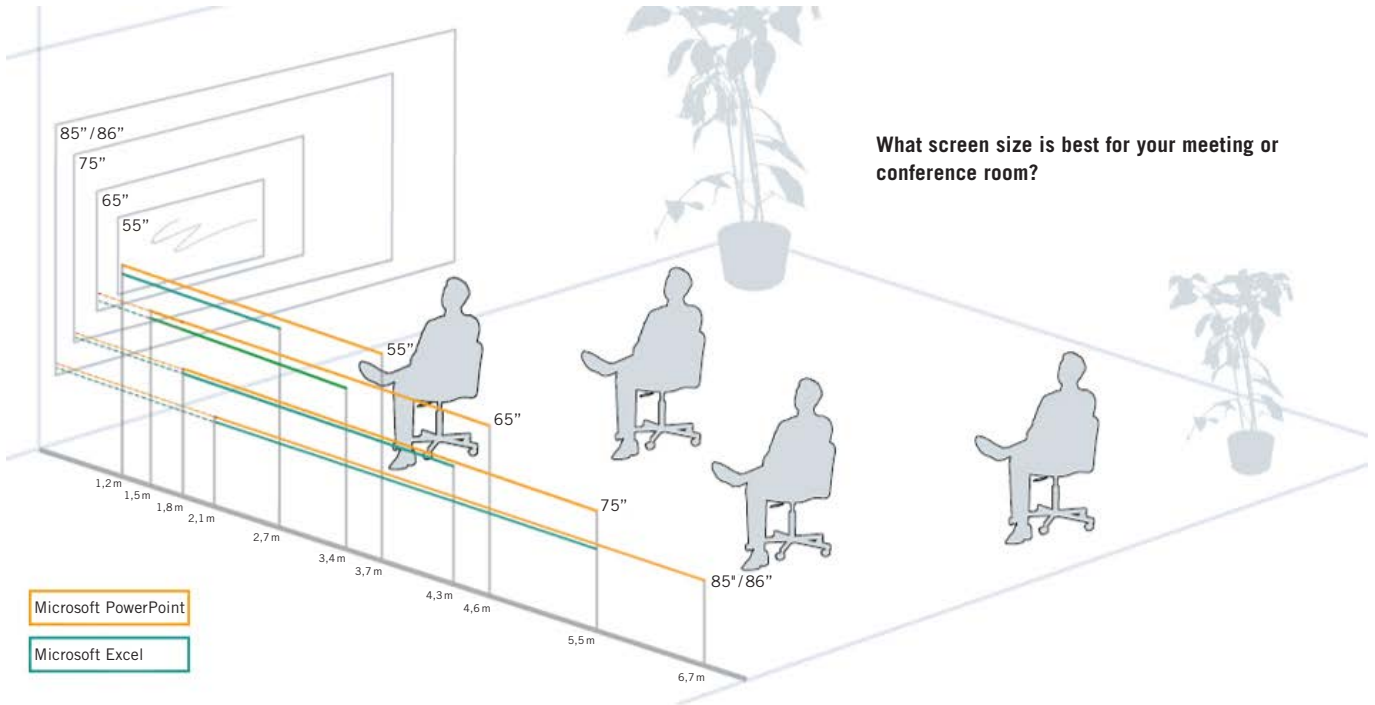

DISPLAYS

POSSIBLE MEASUREMENTS