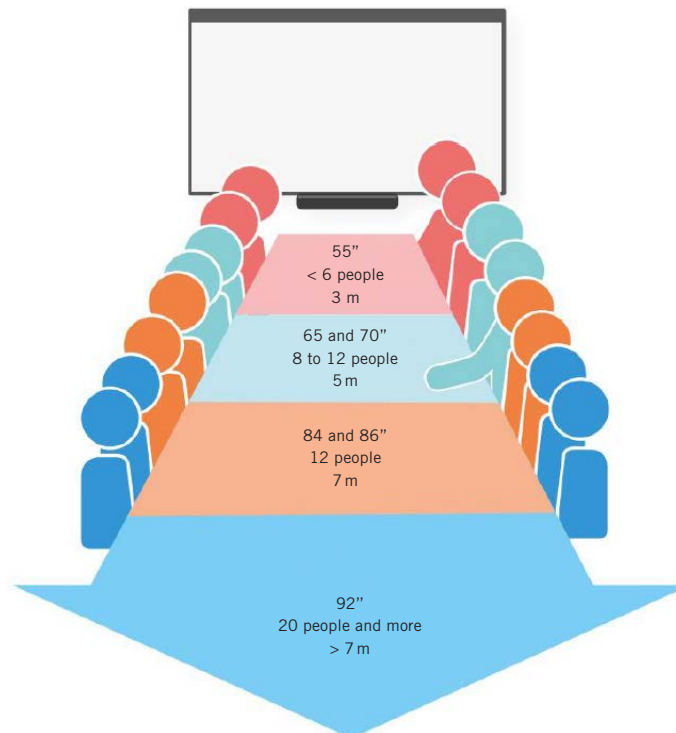

DISPLAYS

POSSIBLE MEASUREMENTS