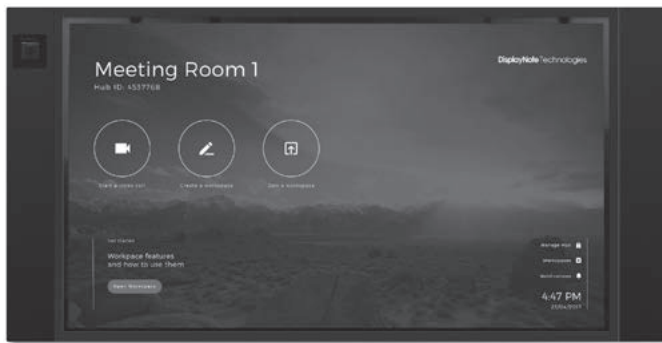

TOUCH DISPLAYS

NEC INFINITYBOARD

Large format display measuring 65 inches with UHD resolution and InGlass™ touch technology for a smooth, paper-like feel. Users can write and interact creatively with either a passive stylus or the intuitive touch of their own fingers. The pixel-free UHD resolution ensures a great visual experience, even from close-up. For detailed technical information please go to www.nec-display-solutions.com

NEC INFINITYBOARD 2.1 65" UHD Touch Display

- Suitable for FRAME_S Board
- Diagonal: 65" TFT (164 cm)
- Resolution: 3.840x2.160 px
- Contrast: 4.000:1
- Brightness: 450 cd/m²
- Integrated speakers: 2 x 20 w
- Width: 1.724 mm, height: 897 mm, Depth: 886 mm
- Weight: 64,4 kg
- Colour: anthracite
- Haze level: 44%
- VESA assembly: 4 holes; (FDMI) 400 x 400 mm, 600 x 400 mm, M8
- Energy efficiency class: B

Connectivity

- Digital video input: 2 x DisplayPort (HDCP); 3 x HDMI (HDCP)
- Analogue audio input: 1 x 3.5 mm audio jack
- Digital audio input: 2 x DisplayPort; 3 x HDMI
- Input signal control:
  - 1 x LAN 100Mbit; 1 x Remote Control (3.5 mm jack); 1 x RS232
- Analogue audio output: 3.5 mm jack
- Output signal control: 100Mbit LAN
- Slot technology: OPS

OPS Slot-In PC

Processor: Intel® Core i7; 8M Cache 4x3 GHz
Graphics: Intel® HD Graphics 630
SSD: SATA SSD (Msata) 2Gb/s (MLC), 128 GB
RAM: 8 GB (DDR4), dual channel mode

Interfaces front side

1 x Micro Sim Card; 1 x USB 2.1; 1 x USB 3.1 Gen1 Type C;
2 x Antenna for WiFi; 2 x DisplayPort 1.2 ++;
2 x USB 3.0; RJ45 10 / 100 / 1000 Mbps

Interfaces rear side

Internal HDMI 1.4 or DisplayPort 1.2; Internal OPS interface to OPS slot-in PC (JAE 80-pin connector)

Video conference camera

High-resolution USB 3.0 Huddly camera
152 ° diagonal, 120 ° horizontal, 92 ° vertical viewing angle
16 Megapixel sensor / 720p HD 30fps output, 16:9

High-end speaker from SEAS

Maximum input power: 40 w
Nominal impedance of the speaker: 80 hm
Frequency range: 70 Hz - 15 kHz
Sound pressure level: 2.83 V

Display pen input

Passive pen (2x)
With practical ergonomics, like a pencil. 2 mm intelligent tip for a natural writing experience.