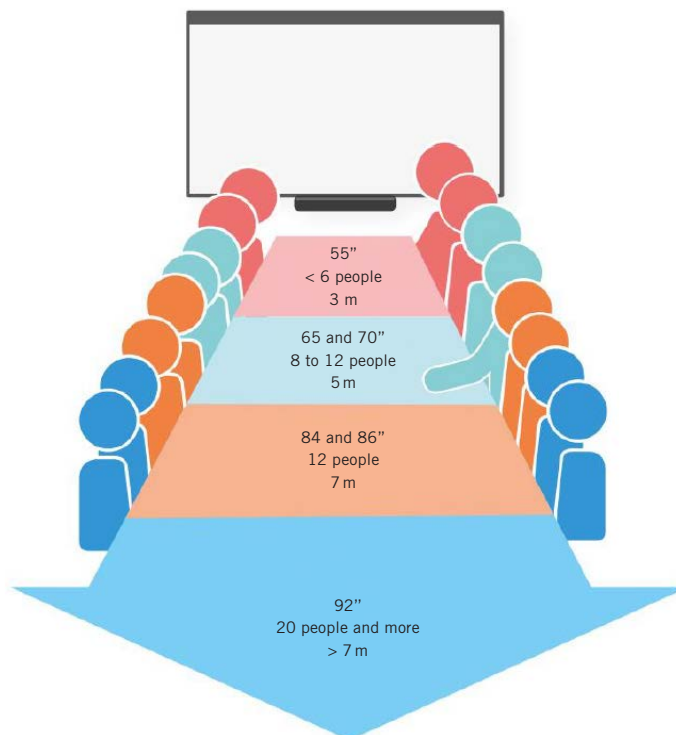

DISPLAYS

POSSIBLE MEASUREMENTS