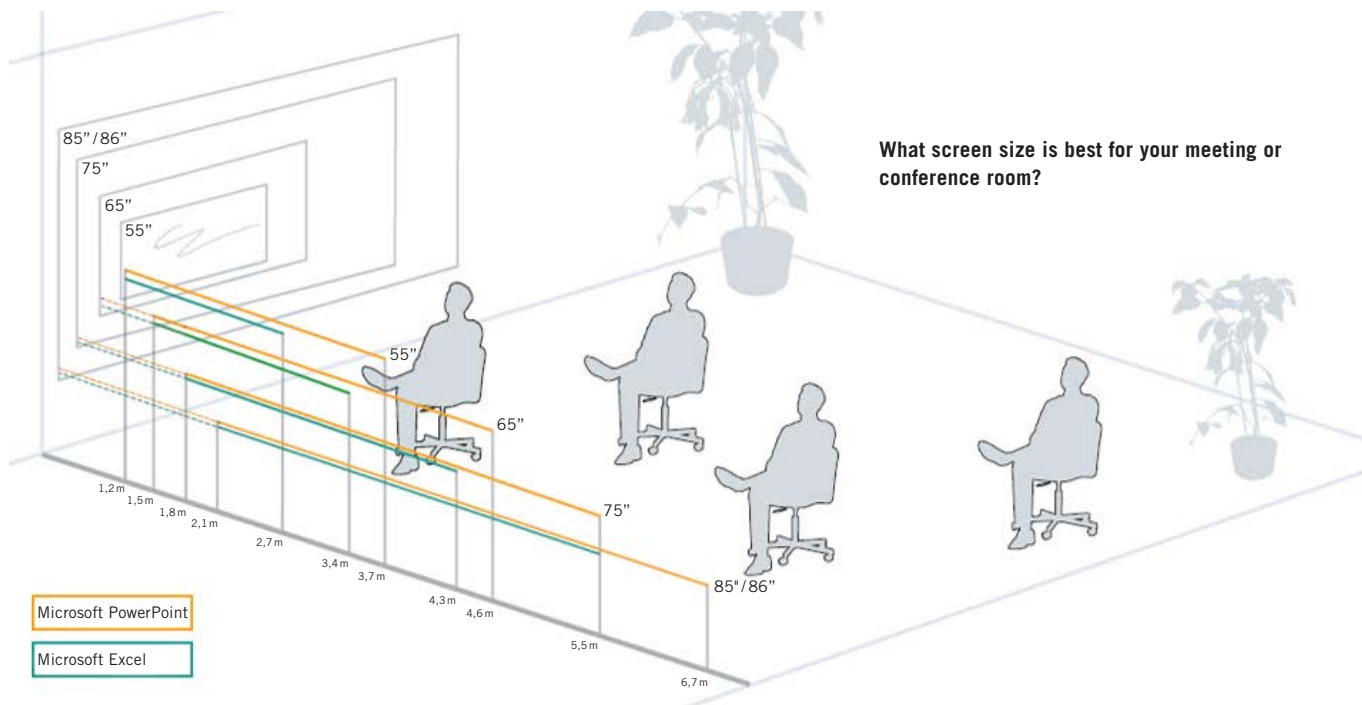

DISPLAYS

POSSIBLE MEASUREMENTS