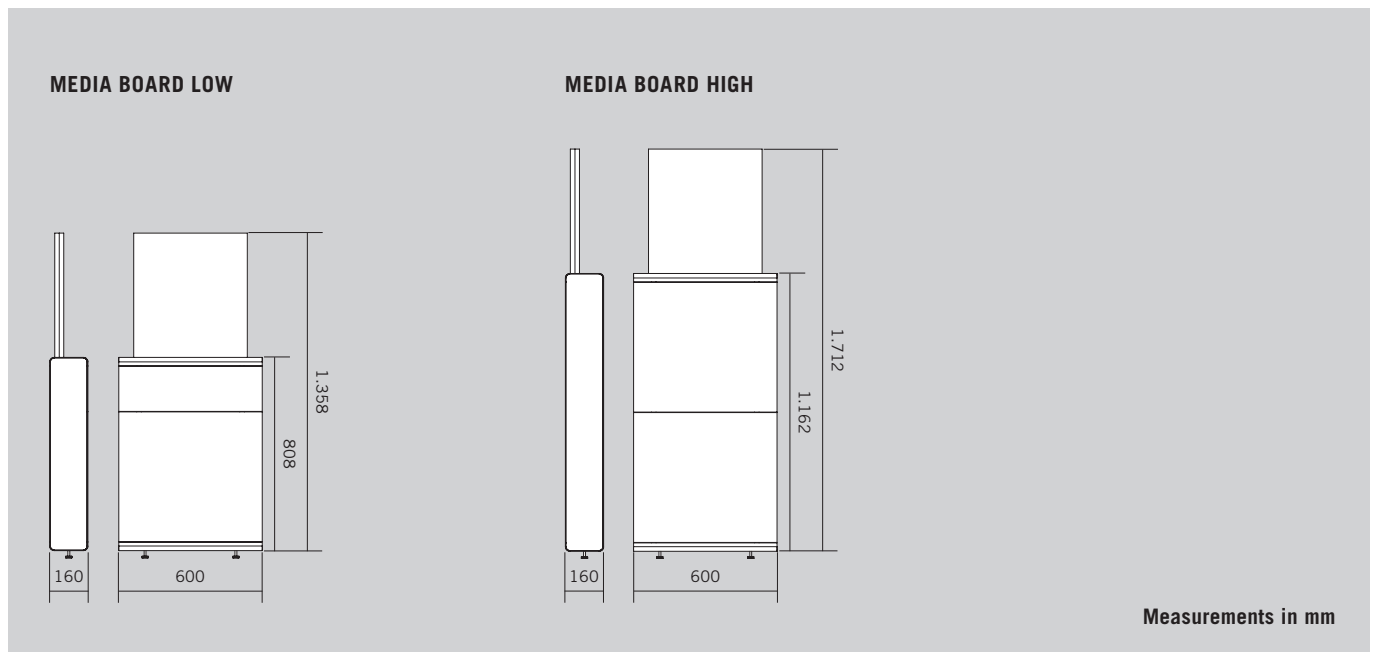

**Design: PearsonLloyd**

\*Model in custom height with video conferencing equipment available upon request.

**bene**

**INSPIRING OFFICES. SINCE 1790.**

## PRODUCT DESCRIPTION

- ❶ **Carcass element:** Bottom element has a hinged door and contains a shelf. Circumference of the carcass covered with 3 mm steel sheets, powder-coated in white (WI). Covers on side and interior in chipboard basalt melamine (MB).
- ❷ **Attachment element:** Two boards for attaching a screen holder. Front chipboard has a cable outlet. Rear board is removable for easier cable access, Chipboard in basalt melamine (MB) and cable outlet in black (SZ).
- ❸ **Screen:** max. 30 kg, max. height: 720 mm / width: 1.250 mm, optimised for NEC V484
- ❹ **Screen holder:** prepared for screen holder SMS Func Flatscreen WM T. (must be ordered separately)
- ❺ **Spacing strip:** only for Toguna Circle
- ❻ **3-fold connection plug board:** (part of the cabling package)

## OVERVIEW & DIMENSIONS