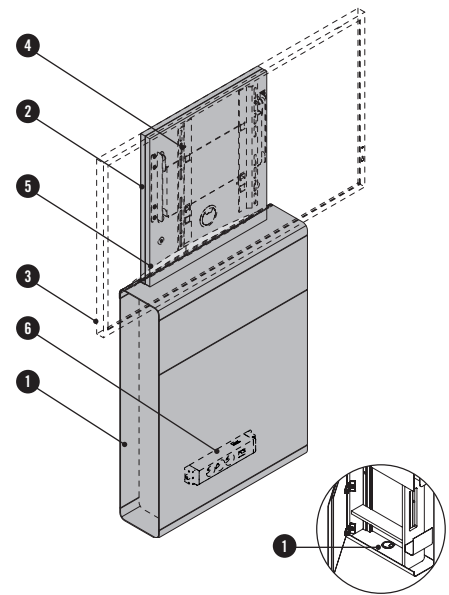

## PRODUCT DESCRIPTION

- ❶ **Carcass element:** Bottom element has a hinged door and contains a shelf. Circumference of the carcass covered with 3 mm steel sheets, powder-coated in white (WI). Covers on side and interior in chipboard basalt melamine (MB).
- ❷ **Attachment element:** Two boards for attaching a screen holder. Front chipboard has a cable outlet. Rear board is removable for easier cable access, Chipboard in basalt melamine (MB) and cable outlet in black (SZ).
- ❸ **Screen:** max. 30 kg, max. height: 720 mm / width: 1.250 mm, optimised for NEC V484
- ❹ **Screen holder:** prepared for screen holder SMS Func Flatscreen WM T. (must be ordered separately)
- ❺ **Spacing strip:** only for Toguna Circle
- ❻ **3-fold connection plug board:** (part of the cabling package)