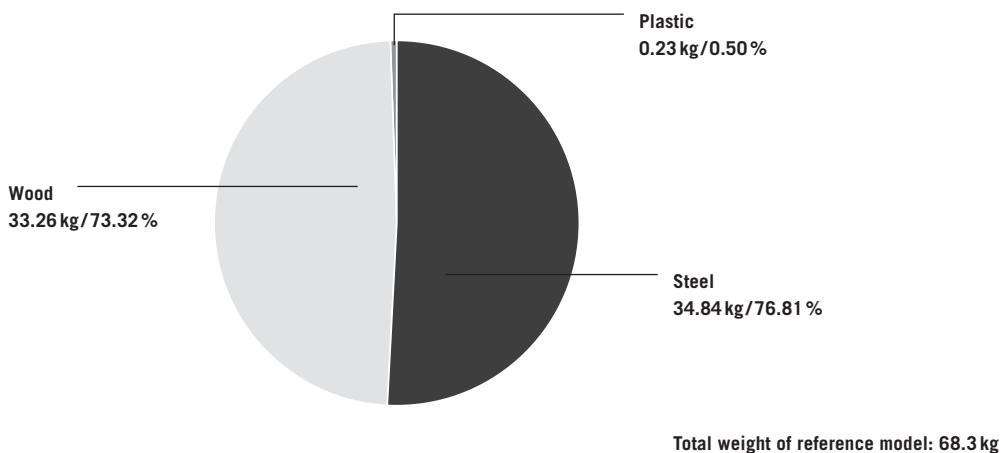

PARCS MEDIA BOARD - ECOLOGICAL STANDARDS

- 99.5% recyclable
- 46.2% renewable raw materials
- 59.46% use of recycled product materials (37.55% post-consumer, 21.90% pre-consumer)
- 46.07% use of recycled product materials that comply with LEED (37.55% post-consumer, 21.90% pre-consumer)
- Resource-conserving product design
- Use of materials tested for presence of hazardous substances
- No PVCs, chromium, lead or mercury
- Individual parts can be sorted according to homogeneous categories
- Recyclable, with a positive contribution to the carbon footprint(average 61 kg CO₂)

PARCS MEDIA BOARD LEED POINTS

Leadership in Energy and Environmental Design (LEED) is a system developed by the U.S. Green Building Council to classify ecological construction. As an internationally recognised standard, LEED sets out numerous guidelines for environmentally friendly, resource-efficient, and sustainable construction. The use of PARCS Media Board is an important contribution to LEED certification. The following criteria for this are from »LEED 2009 for Commercial Interiors«:

MR Credit 4	Recycled content	up to 2 points
MR Credit 5	Regional materials	up to 2 points
IEQ Credit 4.5	Material with low hazardous substance content	up to 1 point

PARCS MEDIA BOARD MATERIAL COMPONENTS

Environment-related information about Bene: www.bene.com/sustainability