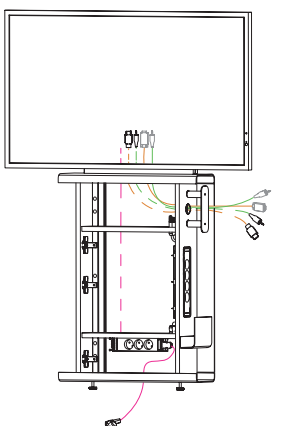

Media Board with cable management on the side (connection plug board on the side, with power connection)

VGA Package:

- Connection plug board with 3x power sockets, 4x power sockets
- 1x electrical starter cable GST18 5.000 mm
- 1x electrical interconnecting cable GST18 2.000 mm
- 1x Interconnecting VGA -/ audio cable 3.000 mm

HDMI Package

- Connection plug board with 3x power sockets, 4x power sockets
- 1x electrical starter cable GST18 5.000 mm
- 1x electrical interconnecting cable GST18 2.000 mm
- 1x HDMI interconnecting cable 3.000 and audio interconnecting cable 3.000 mm