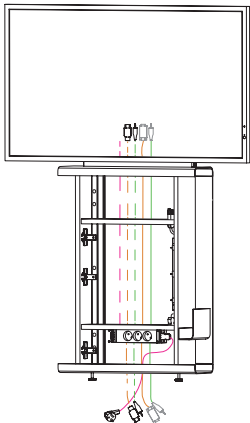

MEDIA BOARD CABLING

Media Board without cable management on the side

VGA Package:

- Connection plug board with 3 power sockets
- 1x electrical starter cable GST18 5.000 mm
- 1x Interconnecting VGA -/ Audio cable 5.000 mm

HDMI Package

- Connection plug board with 3 power sockets
- 1x electrical starter cable GST18 5.000 mm
- 1x Interconnecting HDMI cable 5.000 mm
- 1x Interconnecting audio cable 5.000 mm