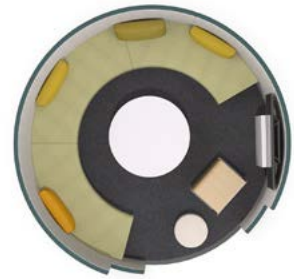

INSPIRATIONS

Toguna Circle with TIMBA Table and Media Board low
incl. cable management on the side.

Bay Chair with TIMBA Table and Media Board VC low
incl. cable management on the side (upon request).

INSPIRATIONS