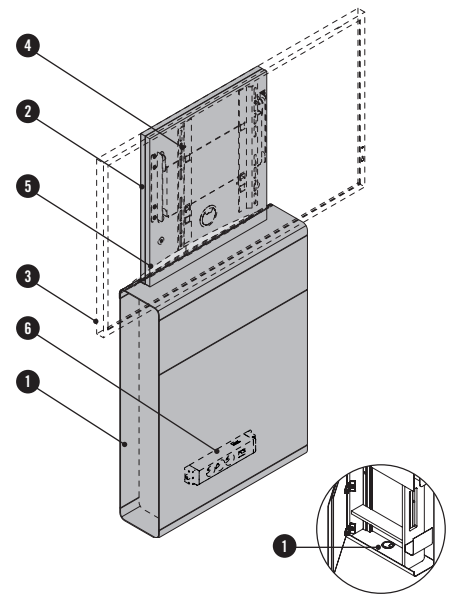

space for utensils, a Micro PC and a connection plug board for the monitor port. To make it more convenient to operate from the outside, you can also order optional cable management on the side consisting of a freely accessible connection plug board, a removable cable winder for extra long cables, and a place to store the remote control for the monitor.

Design: PearsonLloyd

*Model in custom height with video conferencing equipment available upon request.

PRODUCT DESCRIPTION

- ❶ **Carcass element:** Bottom element has a hinged door and contains a shelf. Circumference of the carcass covered with 3 mm steel sheets, powder-coated in white (WI). Covers on side and interior in chipboard basalt melamine (MB).
- ❷ **Attachment element:** Two boards for attaching a screen holder. Front chipboard has a cable outlet. Rear board is removable for easier cable access, Chipboard in basalt melamine (MB) and cable outlet in black (SZ).
- ❸ **Screen:** max. 30 kg, max. height: 720 mm / width: 1.250 mm, optimised for NEC V484
- ❹ **Screen holder:** prepared for screen holder SMS Func Flatscreen WM T. (must be ordered separately)
- ❺ **Spacing strip:** only for Toguna Circle
- ❻ **3-fold connection plug board:** (part of the cabling package)

The media board can be installed in Toguna Square and Toguna Circle or can be mounted to a wall. It is attached to the Toguna with screws. Not suitable for standalone use.

OVERVIEW & DIMENSIONS

OPTIONS

Integrated cable management

An integrated cable management can be selected on the right side of the media board. It contains preparations for a connection plug board, a removable cable winding feature and openings on the outside to thread cables through.