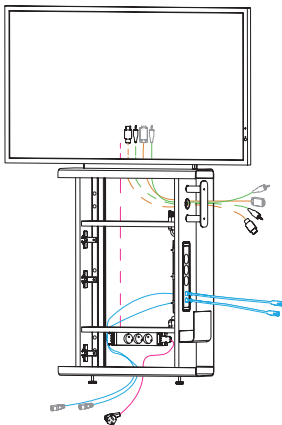

An integrated cable management can be selected on the right side of the media board. It contains preparations for a connection plug board, a removable cable winding feature and openings on the outside to thread cables through.

MEDIA BOARD CABLING

Media Board without cable management on the side

VGA Package:

- Connection plug board with 3 power sockets
- 1x electrical starter cable GST18 5.000 mm
- 1x Interconnecting VGA -/ Audio cable 5.000 mm

HDMI Package

- Connection plug board with 3 power sockets
- 1x electrical starter cable GST18 5.000 mm
- 1x Interconnecting HDMI cable 5.000 mm
- 1x Interconnecting audio cable 5.000 mm

Media Board with cable management on the side

(connection plug board on the side, with power and data connection)

VGA Package:

- Connection plug board with 3x power sockets, 2x power sockets and 2x data connections
- 1x electrical starter cable GST18 5.000 mm
- 1x electrical interconnecting cable GST18 2.000 mm
- 2x interconnecting network cable for CAT6 5.000 mm
- 1x Interconnecting VGA -/ audio cable 3.000 mm