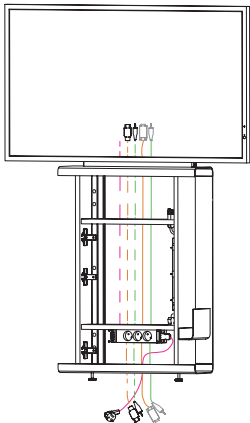

Design: PearsonLloyd

*Model in custom height with video conferencing equipment available upon request.

PRODUCT DESCRIPTION

- ❶ **Carcass element:** Bottom element has a hinged door and contains a shelf. Circumference of the carcass covered with 3 mm steel sheets, powder-coated in white (WI). Covers on side and interior in chipboard basalt melamine (MB).
- ❷ **Attachment element:** Two boards for attaching a screen holder. Front chipboard has a cable outlet. Rear board is removable for easier cable access, Chipboard in basalt melamine (MB) and cable outlet in black (SZ).
- ❸ **Screen:** max. 30 kg, max. height: 720 mm / width: 1.250 mm, optimised for NEC V484
- ❹ **Screen holder:** prepared for screen holder SMS Func Flatscreen WM T. (must be ordered separately)
- ❺ **Spacing strip:** only for Toguna Circle
- ❻ **3-fold connection plug board:** (part of the cabling package)

The media board can be installed in Toguna Square and Toguna Circle or can be mounted to a wall. It is attached to the Toguna with screws. Not suitable for standalone use.

OVERVIEW & DIMENSIONS

OPTIONS

Integrated cable management

An integrated cable management can be selected on the right side of the media board. It contains preparations for a connection plug board, a removable cable winding feature and openings on the outside to thread cables through.

MEDIA BOARD CABLING

Media Board without cable management on the side

VGA Package:

- Connection plug board with 3 power sockets
- 1x electrical starter cable GST18 5.000 mm
- 1x Interconnecting VGA -/ Audio cable 5.000 mm