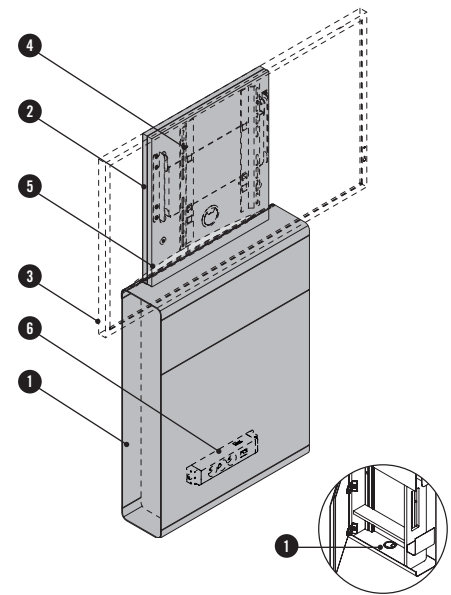

space for utensils, a Micro PC and a connection plug board for the monitor port. To make it more convenient to operate from the outside, you can also order optional cable management on the side consisting of a freely accessible connection plug board, a removable cable winder for extra long cables, and a place to store the remote control for the monitor.

Design: PearsonLloyd

*Model in custom height with video conferencing equipment available upon request.

PRODUCT DESCRIPTION

- ❶ **Carcass element:** Bottom element has a hinged door and contains a shelf. Circumference of the carcass covered with 3 mm steel sheets, powder-coated in white (WI). Covers on side and interior in chipboard basalt melamine (MB).
- ❷ **Attachment element:** Two boards for attaching a screen holder. Front chipboard has a cable outlet. Rear board is removable for easier cable access, Chipboard in basalt melamine (MB) and cable outlet in black (SZ).
- ❸ **Screen:** max. 30 kg, max. height: 720 mm / width: 1.250 mm, optimised for NEC V484
- ❹ **Screen holder:** prepared for screen holder SMS Func Flatscreen WM T. (must be ordered separately)
- ❺ **Spacing strip:** only for Toguna Circle
- ❻ **3-fold connection plug board:** (part of the cabling package)

The media board can be installed in Toguna Square and Toguna Circle or can be mounted to a wall. It is attached to the Toguna with screws. Not suitable for standalone use.

OVERVIEW & DIMENSIONS

OPTIONS

Integrated cable management

An integrated cable management can be selected on the right side of the media board. It contains preparations for a connection plug board, a removable cable winding feature and openings on the outside to thread cables through.