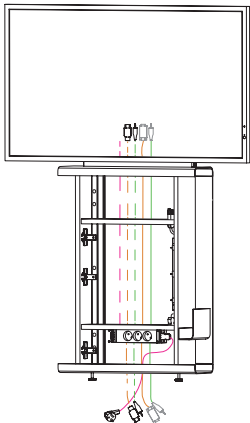

Design: PearsonLloyd

*Model in custom height with video conferencing equipment available upon request.

PRODUCT DESCRIPTION

- ❶ **Carcass element:** Bottom element has a hinged door and contains a shelf. Circumference of the carcass covered with 3 mm steel sheets, powder-coated in white (WI). Covers on side and interior in chipboard basalt melamine (MB).
- ❷ **Attachment element:** Two boards for attaching a screen holder. Front chipboard has a cable outlet. Rear board is removable for easier cable access, Chipboard in basalt melamine (MB) and cable outlet in black (SZ).
- ❸ **Screen:** max. 30 kg, max. height: 720 mm / width: 1.250 mm, optimised for NEC V484
- ❹ **Screen holder:** prepared for screen holder SMS Func Flatscreen WM T. (must be ordered separately)
- ❺ **Spacing strip:** only for Toguna Circle
- ❻ **3-fold connection plug board:** (part of the cabling package)

The media board can be installed in Toguna Square and Toguna Circle or can be mounted to a wall. It is attached to the Toguna with screws. Not suitable for standalone use.

OVERVIEW & DIMENSIONS

OPTIONS

Integrated cable management

An integrated cable management can be selected on the right side of the media board. It contains preparations for a connection plug board, a removable cable winding feature and openings on the outside to thread cables through.

MEDIA BOARD CABLING

Media Board without cable management on the side

VGA Package:

- Connection plug board with 3 power sockets
- 1x electrical starter cable GST18 5.000 mm
- 1x Interconnecting VGA -/ Audio cable 5.000 mm
-