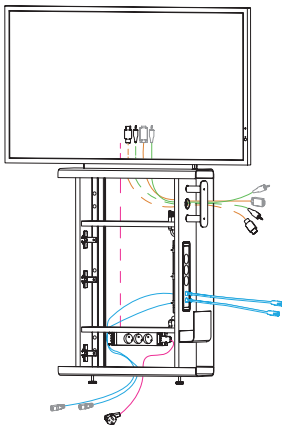

An integrated cable management can be selected on the right side of the media board. It contains preparations for a connection plug board, a removable cable winding feature and openings on the outside to thread cables through.

MEDIA BOARD CABLING

Media Board without cable management on the side

VGA Package:

- Connection plug board with 3 power sockets
- 1x electrical starter cable GST18 5.000 mm
- 1x Interconnecting VGA -/ Audio cable 5.000 mm
-

HDMI Package

- Connection plug board with 3 power sockets
- 1x electrical starter cable GST18 5.000 mm
- 1x Interconnecting HDMI cable 5.000 mm
- 1x Interconnecting audio cable 5.000 mm

Media Board with cable management on the side

(connection plug board on the side, with power and data connection)

VGA Package:

- Connection plug board with 3x power sockets, 2x power sockets and 2x data connections
- 1x electrical starter cable GST18 5.000 mm
- 1x electrical interconnecting cable GST18 2.000 mm
- 2x interconnecting network cable for CAT6 5.000 mm
- 1x Interconnecting VGA -/ audio cable 3.000 mm