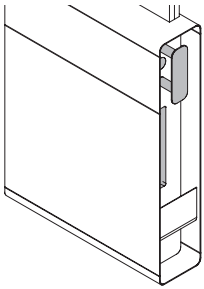

Design: PearsonLloyd

*Model in custom height with video conferencing equipment available upon request.

PRODUCT DESCRIPTION

- ❶ **Carcass element:** Bottom element has a hinged door and contains a shelf. Circumference of the carcass covered with 3 mm steel sheets, powder-coated in white (WI). Covers on side and interior in chipboard basalt melamine (MB).
- ❷ **Attachment element:** Two boards for attaching a screen holder. Front chipboard has a cable outlet. Rear board is removable for easier cable access, Chipboard in basalt melamine (MB) and cable outlet in black (SZ).
- ❸ **Screen:** max. 30 kg, max. height: 720 mm / width: 1.250 mm, optimised for NEC V484
- ❹ **Screen holder:** prepared for screen holder SMS Func Flatscreen WM T. (must be ordered separately)
- ❺ **Spacing strip:** only for Toguna Circle
- ❻ **3-fold connection plug board:** (part of the cabling package)

The media board can be installed in Toguna Square and Toguna Circle or can be mounted to a wall. It is attached to the Toguna with screws. Not suitable for standalone use.

OVERVIEW & DIMENSIONS

OPTIONS

Integrated cable management

An integrated cable management can be selected on the right side of the media board. It contains preparations for a connection plug board, a removable cable winding feature and openings on the outside to thread cables through.