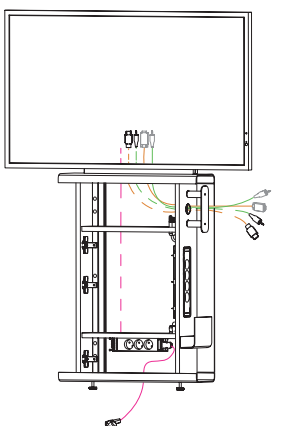

Media Board with cable management on the side

(connection plug board on the side, with power connection)

VGA Package:

- Connection plug board with 3x power sockets, 4x power sockets
- 1x electrical starter cable GST18 5.000 mm
- 1x electrical interconnecting cable GST18 2.000 mm
- 1x Interconnecting VGA -/ audio cable 3.000 mm

HDMI Package

- Connection plug board with 3x power sockets, 4x power sockets
- 1x electrical starter cable GST18 5.000 mm
- 1x electrical interconnecting cable GST18 2.000 mm
- 1x HDMI interconnecting cable 3.000 and audio interconnecting cable 3.000 mm