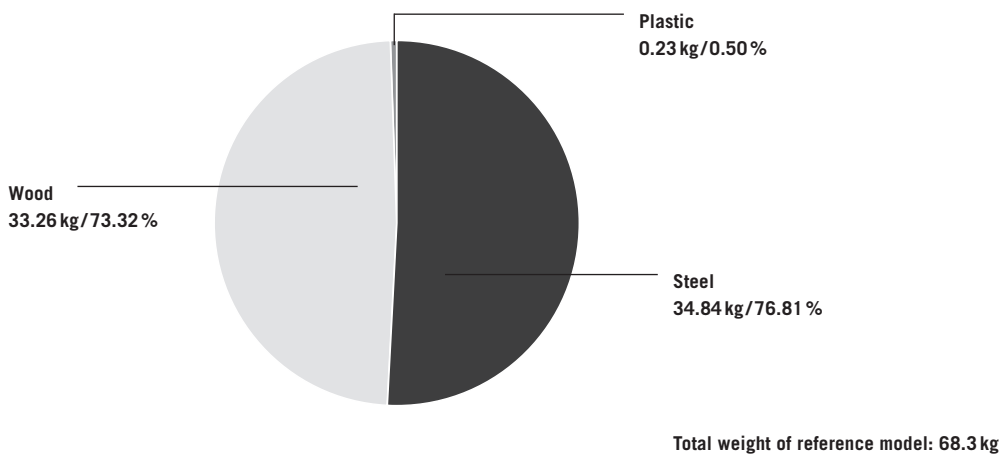

PARCS MEDIA BOARD - ECOLOGICAL STANDARDS

- 99.5% recyclable
- 46.2% renewable raw materials
- 59.46% use of recycled product materials (37.55% post-consumer, 21.90% pre-consumer)
- 46.07% use of recycled product materials that comply with LEED (37.55% post-consumer, 21.90% pre-consumer)
- Resource-conserving product design
- Use of materials tested for presence of hazardous substances
- No PVCs, chromium, lead or mercury
- Individual parts can be sorted according to homogeneous categories
- Recyclable, with a positive contribution to the carbon footprint(average 61 kg CO₂)

PARCS MEDIA BOARD LEED POINTS

Leadership in Energy and Environmental Design (LEED) is a system developed by the U.S. Green Building Council to classify ecological construction. As an internationally recognised standard, LEED sets out numerous guidelines for environmentally friendly, resource-efficient, and sustainable construction. The use of PARCS Media Board is an important contribution to LEED certification. The following criteria for this are from »LEED 2009 for Commercial Interiors«:

MR Credit 4	Recycled content	up to 2 points
MR Credit 5	Regional materials	up to 2 points
IEQ Credit 4.5	Material with low hazardous substance content	up to 1 point

PARCS MEDIA BOARD MATERIAL COMPONENTS

Environment-related information about Bene: www.bene.com/sustainability