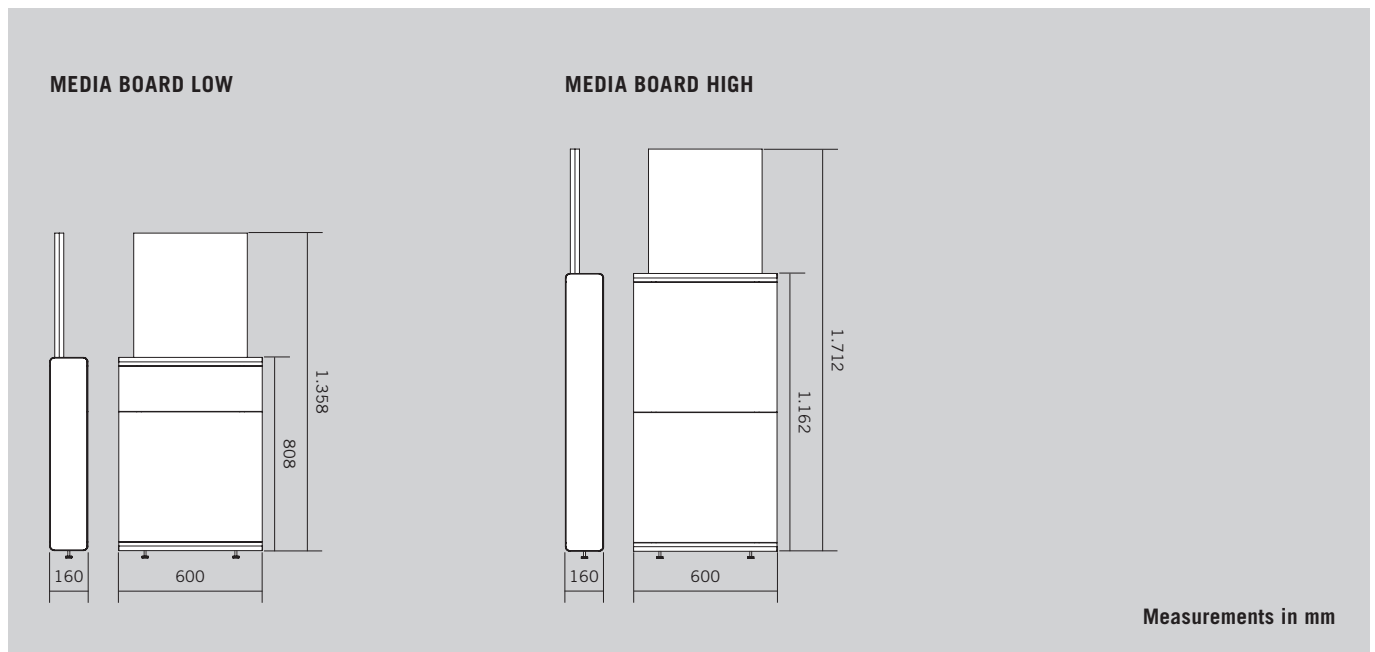

Design: PearsonLloyd

*Model in custom height with video conferencing equipment available upon request.

PRODUCT DESCRIPTION

- ❶ **Carcass element:** Bottom element has a hinged door and contains a shelf. Circumference of the carcass covered with 3 mm steel sheets, powder-coated in white (WI). Covers on side and interior in chipboard basalt melamine (MB).
- ❷ **Attachment element:** Two boards for attaching a screen holder. Front chipboard has a cable outlet. Rear board is removable for easier cable access, Chipboard in basalt melamine (MB) and cable outlet in black (SZ).
- ❸ **Screen:** max. 30 kg, max. height: 720 mm / width: 1.250 mm, optimised for NEC V484
- ❹ **Screen holder:** prepared for screen holder SMS Func Flatscreen WM T. (must be ordered separately)
- ❺ **Spacing strip:** only for Toguna Circle
- ❻ **3-fold connection plug board:** (part of the cabling package)

The media board can be installed in Toguna Square and Toguna Circle or can be mounted to a wall. It is attached to the Toguna with screws. Not suitable for standalone use.

OVERVIEW & DIMENSIONS

OPTIONS

Integrated cable management

An integrated cable management can be selected on the right side of the media board. It contains preparations for a connection plug board, a removable cable winding feature and openings on the outside to thread cables through.